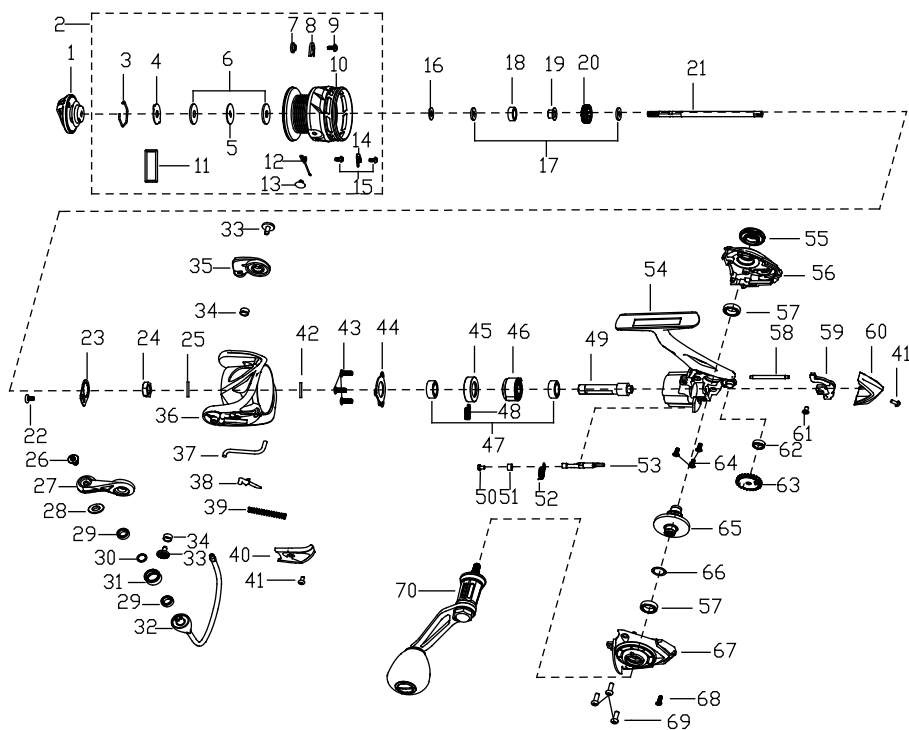

EXPLODED VIEW OF CS10-1000

PARTS LIST OF CS10-1000

ITEM#	PARTS Number	PART	ITEM#	PARTS Number	PART
1	B10166-101	Drag Knob Assembly	36	300241-001PU106	Rotor
2	B06166-101	Spool Assembly	37	305214-001	Trip Bar
3	405003-101	Washer Retaining Clip	38	303012-001	Pivot Arm
4	611029-001	Ear Washer	39	310078-001	Spring
5	903307-001	Keyed Washer(2req.)	40	304237-001D25	Bail Arm Cover
6	612041-001	Ear Washer	41	905119-101D62	Screw(2req.)
7	409013-001	Spool Clicker Spacer Ring	42	903057-002	Rotor Washer
8	406032-001	Spool Click Plate	43	905135-003	Screw(3req.)
9	905254-003	Screw	44	105039-001	Ball Bearing Retainer
10	400724-001G105G106	Spool	45	109816-101	Bearing Holder
11	628171-001	Spool Rubber	46	110004-001	Clutch Assembly
12	407074-001	Spring	47	906037-007	Bearing(2req.)
13	402029-002G59	Line Clip	48	107026-001	Clutch Spring
14	407018-001	Spring	49	702186-002	Pinion
15	905231-003	Screw(2req.)	50	905087-001	Screw
16	903324-001	Spool Adjust Washer	51	703005-001	POM Bushing
17	903241-001	Main Shaft Washer(2req.)	52	801029-001	Clutch Switch Spring
18	906036-002	Bearing	53	800078-001PU106	Clutch Switch
19	712001-001	Spool Holder	54	B01166-101	Body Assembly
20	719041-001	Click Gear	55	513069-001	Dust Cap
21	718282-004	Main Shaft	56	102016-001	Body Side Cover Assembly
22	905030-001	Screw	57	906008-002	Bearing(2req.)
23	319011-002	Rotor Set Plate	58	726063-001	Oscillation Guide
24	318001-002	Rotor Nut	59	708140-001	Oscillation Slider
25	903365-001	Washer	60	103375-001D25	Body Rear Cover
26	905123-101D62	Line Roller Screw	61	905165-103	Screw
27	301078-001PU106	Bail Arm	62	906006-002	Bearing
28	317066-001	Line Roller Collar	63	705196-002	Oscillation Gear
29	906006-002	Bearing(2req.)	64	905079-001	Screw(3req.)
30	903125-001	Line Roller Washer	65	700122-001	Driver Gear
31	315064-001D25	Line Roller	66	903057-007	Washer
32	313321-101G59	One Piece Bail	67	B02166-101	Body Cover Assembly
33	905294-001D62	Bail Arm Screw(2req.)	68	905109-001	Screw
34	317030-001	Bushing(2req.)	69	905117-003D62	Screw(3req.)
35	307096-001PU106	Bail Holder	70	B08166-101	Handle Assembly