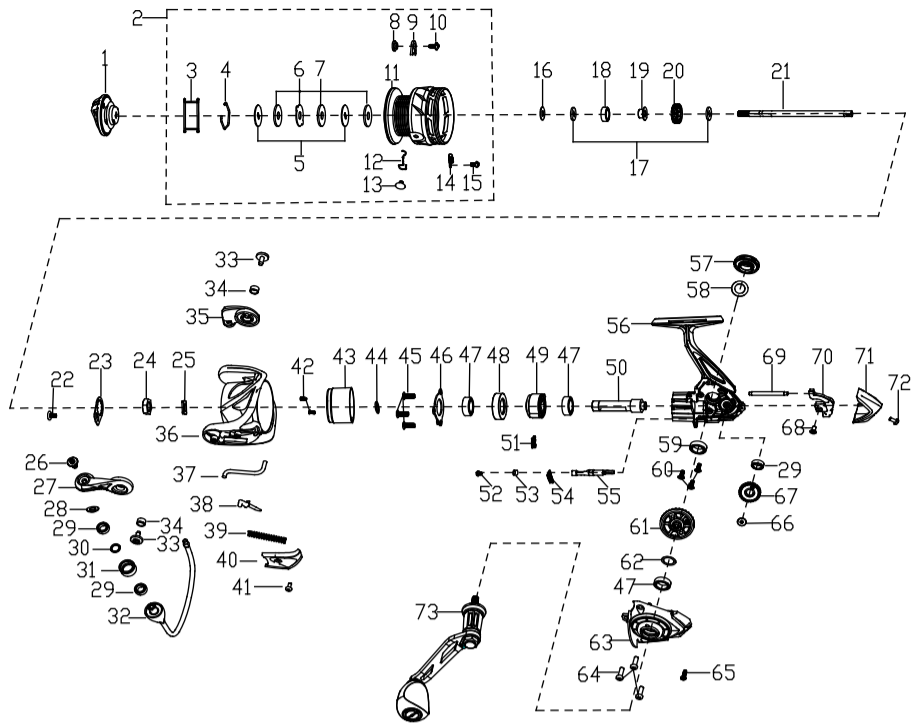

EXPLODED VIEW OF CS10-4000

**PARTS LIST OF CS10- 4000**

ITEM#	PARTS Number	PART	ITEM#	PARTS Number	PART
1	B10166-701	Drag Knob Assy	38	303011-101	Pivot Arm
2	B06166-701(CS10)	Spool Assy	39	310063-001	Spring
3	628165-001	Spool Rubber	40	304236-001D25	Bail Arm Cover
4	405002-001	Washer Retaining Clip	41	905119-101	Screw
5	612002-004	Keyed Washer(2req.)	42	905139-003D62	Screw(2req.)
6	611002-002	Ear Washer	43	131013-001PU106	Body Head Cover
7	903179-101	Carbon Washer(3req.)	44	903140-002	Rotor Washer
8	409013-001	Spool Clicker Spacer Ring	45	905135-003	Screw(3req.)
9	406032-001	Spool Click Plate	46	105039-001	Ball Bearing Retainer
10	905254-003	Screw	47	906012-005	Bearing(3req.)
11	400723-101G105G106	Spool	48	109033-202	Bearing Holder
12	407081-001	Spring	49	110004-001	Clutch Assy
13	402029-002G59	Line Clip	50	702184-005	Pinion
14	407018-001	Spring	51	107030-001	Clutch Spring
15	905231-103	Screw	52	905087-003	Screw
16	903324-001	Spool Adjust Washer	53	703005-001	POM Bushing
17	903241-001	Main Shaft Washer(2req.)	54	801029-001	Clutch Switch Spring
18	906036-002	Bearing	55	800077-001PU106	Clutch Switch
19	712001-001	Spool Holder	56	100252-001	Body Assy
20	719041-001	Click Gear	57	513068-001	Dust Cap
21	718281-004	Main Shaft	58	628172-002	Dust Cap Seal
22	905067-001	Screw	59	906044-011	Bearing
23	319005-201	Rotor Set Plate	60	905113-001	Screw(3req.)
24	318002-002	Rotor Nut	61	700118-003	Driver Gear
25	903328-001	Washer	62	903058-007	Washer
26	905120-003D62	Line Roller Screw	63	200239-001	Body Cover Assy
27	301079-001PU106	Bail Arm	64	905117-003D62	Screw(3req.)
28	317066-001	Line Roller Collar	65	905109-001	Screw
29	906006-002	Bearing(3req.)	66	905210-003	Screw
30	903125-001	Line Roller Washer	67	B24166-701	Oscillation Gear
31	315065-001D25	Line Roller	68	905291-003	Screw
32	313320-101G59	One Piece Bail	69	726062-001	Oscillation Guide
33	905294-001	Bail Arm Screw(2req.)	70	708139-001	Oscillation Slider
34	317030-001	Bushing(2req.)	71	103374-001D25	Body Rear Cover
35	307096-001PU106	Bail Holder	72	905246-001D62	Screw
36	300240-001PU106	Rotor	73	B08166-701	Handle Assy
37	305213-001	Trip Bar			