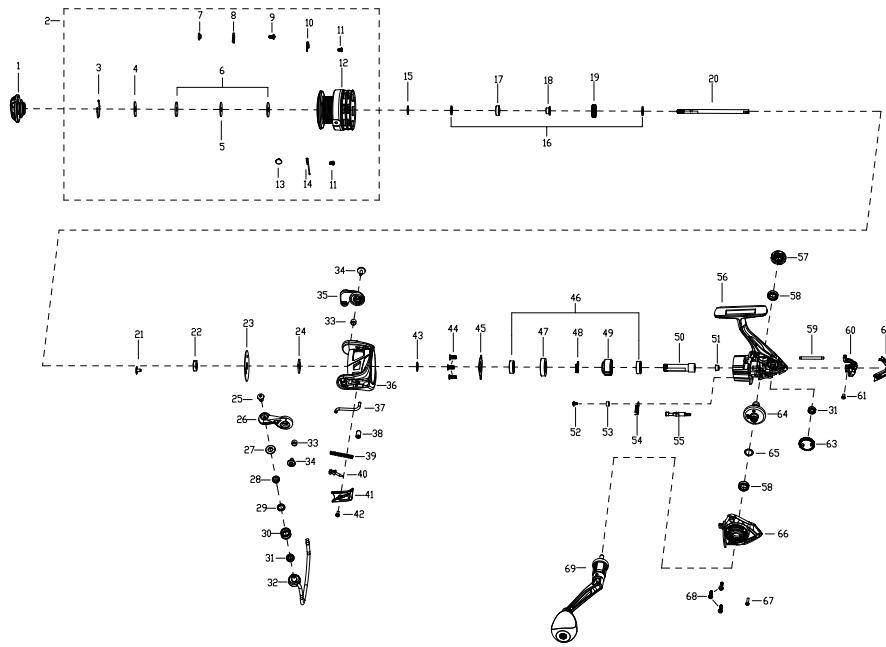

EXPLODED VIEW OF CDCF10 CS4

PARTS LIST OF CDCF10 CS4

| ITEM# | PARTS NUMBER | PARTS DESCRIPTION | ITEM# | PARTS NUMBER | PARTS DESCRIPTION |
|-------|----------------|---------------------------|-------|--------------------|-----------------------|
| 1 | B10177-101 | Drag Knob Assembly | 36 | 300250-001 | Rotor |
| 2 | B06177-101 | Spool Assembly | 37 | 305236-001 | Trip Bar |
| 3 | 405003-101 | Washer Retaining Clip | 38 | 320208-001 | Balance Block |
| 4 | 611029-001 | Ear Washer | 39 | 310078-001 | Spring |
| 5 | 612041-001 | Keyed Washer | 40 | 303012-001 | Pivot Arm |
| 6 | 903031-003 | Washer(2req.) | 41 | 304244-001 | Bail Arm Cover |
| 7 | 409013-001 | Spool Clicker Spacer Ring | 42 | 905119-001 | Screw |
| 8 | 406032-001 | Spool Click Plate | 43 | 903057-004 | Rotor Washer |
| 9 | 905254-003 | Screw | 44 | 905135-003 | Screw(3req.) |
| 10 | 407018-001 | Spring | 45 | 105080-001 | Ball Bearing Retainer |
| 11 | 905231-003 | Screw(2req.) | 46 | 906037-007 | Bearing(2req.) |
| 12 | 400724-007 | Spool | 47 | 109816-001 | Bearing Holder |
| 13 | 402029-101 | Line Clip | 48 | 107026-001 | Clutch Spring |
| 14 | 407074-001 | Spring | 49 | 110001-001 | Clutch Assembly |
| 15 | 903324-001-002 | Spool Adjust Washer | 50 | 702186-005 | Pinion |
| 16 | 903241-001 | Main Shaft Washer(2req.) | 51 | 703034-201 | Bushing |
| 17 | 906036-001 | Bearing | 52 | 905087-001 | Screw |
| 18 | 712001-001 | Spool Holder | 53 | 703005-001 | POM Bushing |
| 19 | 719041-001 | Click Gear | 54 | 801029-001 | Clutch Switch Spring |
| 20 | 718282-002 | Main Shaft | 55 | 800078-001 | Clutch Switch |
| 21 | 905302-001 | Screw | 56 | B01177-101 | Body Assembly |
| 22 | 318001-001 | Rotor Nut | 57 | 513071-001 | Dust Cap |
| 23 | 319018-001 | Rotor Set Plate | 58 | 906008-001 | Bearing(2req.) |
| 24 | 903365-001 | Washer | 59 | 726063-002 | Oscillation Guide |
| 25 | 905120-003 | Line Roller Screw | 60 | 708140-001 | Oscillation Slider |
| 26 | 301078-001 | Bail Arm | 61 | 905165-003 | Screw |
| 27 | 317066-001 | Line Roller Collar | 62 | 103381-001 | Body Rear Cover |
| 28 | 109806-002 | Ball Bearing Bushing | 63 | 705196-002 | Oscillation Gear |
| 29 | 703004-101 | Sleeve | 64 | 700122-001 | Driver Gear |
| 30 | 315064-001 | Line Roller | 65 | 903057-002-003-006 | Washer |
| 31 | 906006-001 | Bearing(2req.) | 66 | B02177-101 | Body Cover Assembly |
| 32 | B05177-101 | Bail Assembly | 67 | 905314-001 | Screw |
| 33 | 317030-001 | Bushing(2req.) | 68 | 905296-001 | Screw(3req.) |
| 34 | 905294-001 | Bail Arm Screw(2req.) | 69 | B08177-101 | Handle Assembly |
| 35 | 307099-001 | Bail Holder | | | |