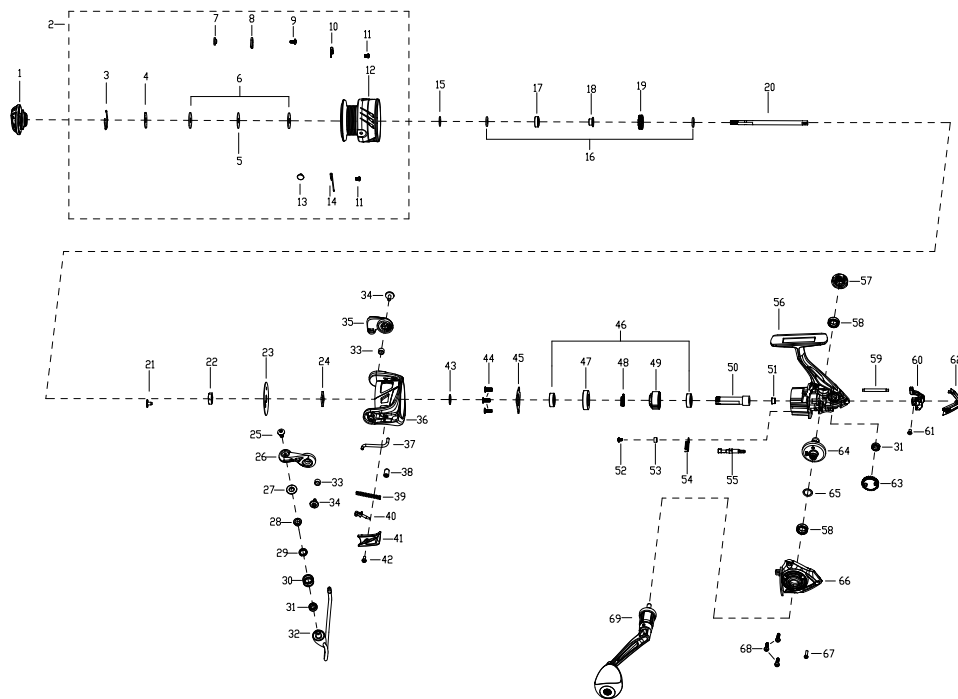

EXPLODED VIEW OF CDCF10 CS5

PARTS LIST OF CDCF10 CS5

ITEM#	PARTS NUMBER	PARTS DESCRIPTION	ITEM#	PARTS NUMBER	PARTS DESCRIPTION
1	B10177-101	Drag Knob Assembly	36	300250-001	Rotor
2	B06177-101	Spool Assembly	37	305236-001	Trip Bar
3	405003-101	Washer Retaining Clip	38	320208-001	Balance Block
4	611029-001	Ear Washer	39	310078-001	Spring
5	612041-001	Keyed Washer	40	303012-001	Pivot Arm
6	903031-003	Washer(2req.)	41	304244-001	Bail Arm Cover
7	409013-001	Spool Clicker Spacer Ring	42	905119-001	Screw
8	406032-001	Spool Click Plate	43	903057-004	Rotor Washer
9	905254-003	Screw	44	905135-003	Screw(3req.)
10	407018-001	Spring	45	105080-001	Ball Bearing Retainer
11	905231-003	Screw(2req.)	46	906037-007	Bearing(2req.)
12	400724-007	Spool	47	109816-001	Bearing Holder
13	402029-101	Line Clip	48	107026-001	Clutch Spring
14	407074-001	Spring	49	110001-001	Clutch Assembly
15	903324-001-002	Spool Adjust Washer	50	702186-005	Pinion
16	903241-001	Main Shaft Washer(2req.)	51	703034-201	Bushing
17	906036-001	Bearing	52	905087-001	Screw
18	712001-001	Spool Holder	53	703005-001	POM Bushing
19	719041-001	Click Gear	54	801029-001	Clutch Switch Spring
20	718282-002	Main Shaft	55	800078-001	Clutch Switch
21	905302-001	Screw	56	B01177-101	Body Assembly
22	318001-001	Rotor Nut	57	513071-001	Dust Cap
23	319018-001	Rotor Set Plate	58	906008-001	Bearing(2req.)
24	903365-001	Washer	59	726063-002	Oscillation Guide
25	905123-003	Line Roller Screw	60	708140-001	Oscillation Slider
26	301078-001	Bail Arm	61	905165-003	Screw
27	317066-001	Line Roller Collar	62	103381-001	Body Rear Cover
28	109806-002	Ball Bearing Bushing	63	705196-002	Oscillation Gear
29	703004-101	Sleeve	64	700122-001	Driver Gear
30	315064-001	Line Roller	65	903057-002-003-006	Washer
31	906006-001	Bearing(2req.)	66	B02177-101	Body Cover Assembly
32	B05177-101	Bail Assembly	67	905314-001	Screw
33	317030-001	Bushing(2req.)	68	905296-001	Screw(3req.)
34	905294-001	Bail Arm Screw(2req.)	69	B08177-101	Handle Assembly
35	307099-001	Bail Holder			