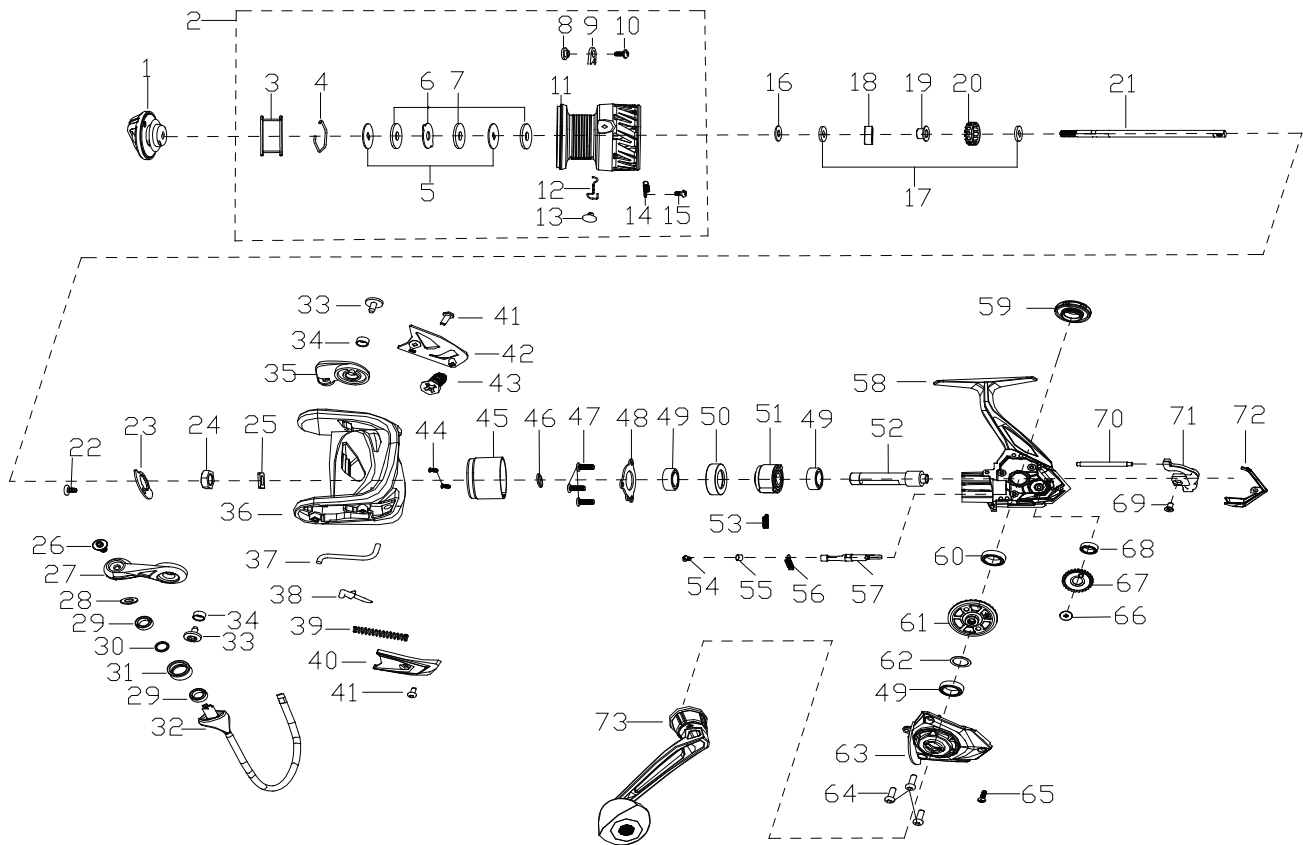

### PARTS LIST OF CS6-3000

ITEM#	PARTS NUMBER	PARTS DESCRIPTION	ITEM#	PARTS NUMBER	PARTS DESCRIPTION
1	B10167-501	Drag Knob Assembly	38	303012-101	Pivot Arm
2	B06167-501	Spool Assembly	39	310024-001	Spring
3	628167-001	Spool Rubber	40	304239-001	Bail Arm Cover
4	405002-001	Washer Retaining Clip	41	905119-101	Screw(2req.)
5	612002-004	Keyed Washer(2req.)	42	306130-001	Bail Holder Cover
6	611002-002	Ear Washer	43	905173-001	Screw
7	903028-003	Washer(3req.)	44	905139-003	Screw(2req.)
8	409013-001	Spool Clicker Spacer Ring	45	131013-101	Body Head Cover
9	406032-001	Spool Click Plate	46	903140-002	Rotor Washer
10	905254-003	Screw	47	905135-003	Screw(3req.)
11	400719-006	Spool	48	105039-001	Ball Bearing Retainer
12	407086-001	Spring	49	906012-007	Bearing(3req.)
13	402029-002	Line Clip	50	109033-202	Bearing Holder
14	407018-001	Spring	51	110004-001	Clutch Assembly
15	905231-103	Screw	52	702212-002	Pinion
16	903324-001-002	Spool Adjust Washer	53	107030-001	Clutch Spring
17	903241-001	Main Shaft Washer(2req.)	54	905087-003	Screw
18	316006-001	POM BUSHING	55	703005-001	POM Bushing
19	712001-001	Spool Holder	56	801029-001	Clutch Switch Spring
20	719041-001	Click Gear	57	800077-001	Clutch Switch
21	718293-102	Main Shaft	58	B01167-501	Body Assembly
22	905029-001	Screw	59	513070-001	Dust Cap
23	319005-201	Rotor Set Plate	60	906044-002	Bearing
24	318002-002	Rotor Nut	61	700124-101	Driver Gear
25	903328-001	Washer	62	903058-002	Washer
26	905120-003	Line Roller Screw	63	B02167-501	Body Cover Assembly
27	301079-001	Bail Arm	64	905117-003	Screw(3req.)
28	317066-001	Line Roller Collar	65	905314-001	Screw
29	906006-002	Bearing(2req.)	66	905210-003	Screw
30	903125-001	Line Roller Washer	67	705197-002	Oscillation Gear
31	315065-001	Line Roller	68	906046-002	Bearing
32	B05167-501	Semi One Piece Bail	69	905127-003	Screw
33	905294-001	Bail Arm Screw(2req.)	70	726061-001	Oscillation Guide
34	317030-001	Bushing(2req.)	71	708138-001	Oscillation Slider
35	307099-001	Bail Holder	72	103377-001	Body Rear Cover
36	300243-001	Rotor	73	B08167-501	Handle Assembly
37	305216-001	Trip Bar			