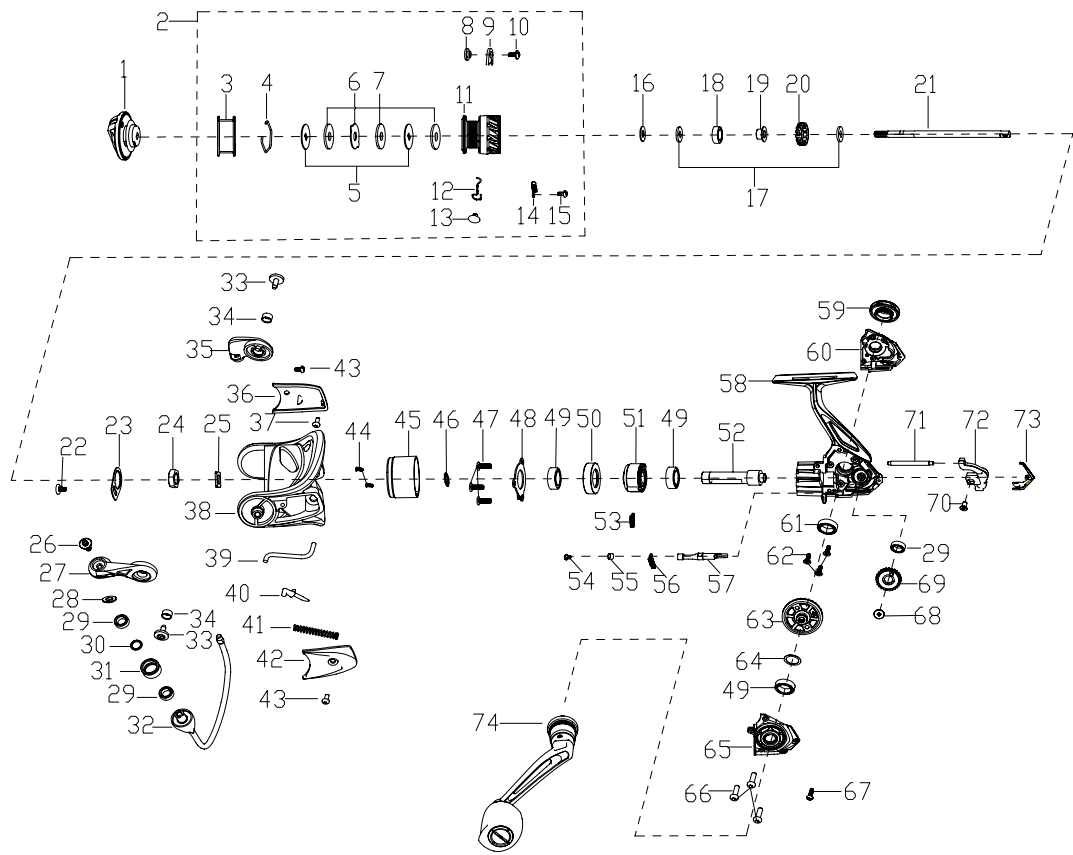

EXPLODED VIEW OF CDBF40 CS6

PARTS LIST OF CDB40 CS6

ITEM#	PARTS NUMBER	PARTS DESCRIPTION	ITEM#	PARTS NUMBER	PARTS DESCRIPTION
1	B10167-701	LINE GUIDE ASSEMBLY	38	300246-001	Rotor Blank
2	B06167-703	LINE GUIDE ASSEMBLY	39	305218-001	Rotor Trip Lever
3	628165-001	BUTTON COVER	40	303012-001	Bail Arm Lever
4	405002-001	Spool Clasp	41	310078-001	Compressing Spring
5	612002-004	Keved Washer(2req.)	42	304241-001	Bail Arm
6	611002-002	Ear Washer	43	905119-101	SCREW(2req.)
7	903179-101	Carbon Washer(3req.)	44	905139-101	SCREW(2req.)
8	409013-001	Retainer Pin	45	131013-101	Body Head Cover
9	406032-001	CLICK GEAR	46	903140-001	WASHER
10	905254-003	Screw	47	905135-003	SCREW(3req.)
11	400723-003	Spool	48	105039-001	PRESSURE PLATE FOR BEARING
12	407086-001	Spring	49	906012-007	Ball Bearing
13	402029-002	Button	50	109033-202	Ball Bearing Bushing
14	407018-001	Spring	51	110004-001	One Way Ball Bearing
15	905231-103	Screw	52	702184-004	Pinion Gear
16	903324-001	Spool Adjust Washer	53	107030-001	Spring
17	903241-001	METAL WASHER(2req.)	54	905087-003	Screw, Bolt
18	316006-001	Line Roller Bushing	55	703005-001	Sleeve
19	712001-001	Lead Wheel	56	801029-001	A/R PAWL SPRING
20	719041-001	CLICK WHEEL	57	800077-001	Anti-reverse Lever
21	718281-002	Main Shaft	58	100252-003	Body Blank
22	905029-001	Screw, Bolt	59	513070-001	Handle Cover
23	319005-201	Retainer	60	101117-001	BODY COVER
24	318002-002	Rotor Nut	61	906044-011	BEARING-ONE WAY
25	903328-001	Washer	62	905113-001	SCREW(3req.)
26	905120-103	Line Roller Screw	63	700118-005	MAIN GEAR
27	301079-001	Bail Arm	64	903058-007	Washer
28	317078-001	Line Roller Collar	65	200244-001	BODY COVER
29	906006-002	Bearing(3req.)	66	905117-003	SCREW(3req.)
30	903125-001	Line Roller Washer	67	905314-001	SCREW
31	315065-001	Line Roller	68	905210-003	SCREW
32	313327-001	One Piece Bail	69	705198-001	DRIVE GEAR INSERT
33	905294-001	Bail Arm Screw(2req.)	70	905291-003	SCREW
34	317030-001	Bushing(2req.)	71	726062-001	WORM SHAFT
35	307099-001	Bail Holder	72	708139-001	Slider
36	306131-001	Bail Holder Cover	73	103378-001	Rear Cover
37	905062-001	Screw, Bolt	74	B08167-702	LINE GUIDE ASSEMBLY