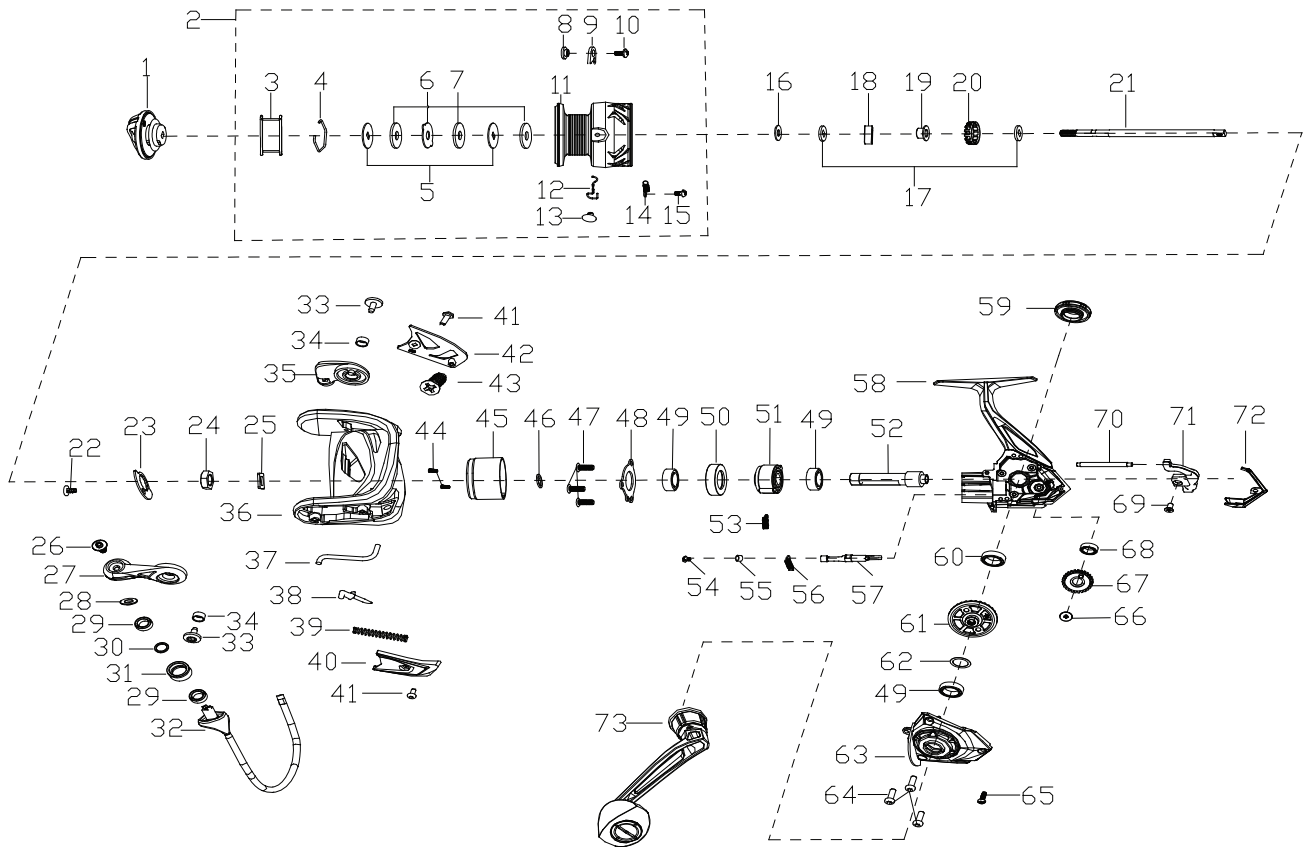

EXPLODED VIEW OF CS7-2000

PARTS LIST OF CS7-2000

ITEM#	PARTS NUMBER	PARTS DESCRIPTION	ITEM#	PARTS NUMBER	PARTS DESCRIPTION
1	B10167-301	Drag Knob Assembly	38	303012-101	Pivot Arm
2	B06167-302	Spool Assembly	39	310024-001	Spring
3	628167-001	Spool Rubber	40	304239-001	Bail Arm Cover
4	405002-001	Washer Retaining Clip	41	905119-101	Screw(2req.)
5	612002-004	Keyed Washer(2req.)	42	306130-001	Bail Holder Cover
6	611002-002	Ear Washer	43	905173-001	Screw
7	903179-101	Carbon Washer(3req.)	44	905139-003	Screw(2req.)
8	409013-001	Spool Clicker Spacer Ring	45	131013-101	Body Head Cover
9	406032-001	Spool Click Plate	46	903140-002	Rotor Washer
10	905254-003	Screw	47	905135-003	Screw(3req.)
11	400721-005	Spool	48	105039-001	Ball Bearing Retainer
12	407086-001	Spring	49	906012-007	Bearing(3req.)
13	402029-002	Line Clip	50	109033-202	Bearing Holder
14	407018-001	Spring	51	110004-001	Clutch Assembly
15	905231-103	Screw	52	702212-002	Pinion
16	903324-001-002	Spool Adjust Washer	53	107030-001	Clutch Spring
17	903241-001	Main Shaft Washer(2req.)	54	905087-003	Screw
18	906036-002	Bearing	55	703005-001	POM Bushing
19	712001-001	Spool Holder	56	801029-001	Clutch Switch Spring
20	719041-001	Click Gear	57	800077-001	Clutch Switch
21	718293-102	Main Shaft	58	B01167-301	Body Assembly
22	905029-001	Screw	59	513070-001	Dust Cap
23	319005-201	Rotor Set Plate	60	906044-002	Bearing
24	318002-002	Rotor Nut	61	700124-101	Driver Gear
25	903328-001	Washer	62	903058-002	Washer
26	905120-003	Line Roller Screw	63	B02167-301	Body Cover Assembly
27	301078-001	Bail Arm	64	905117-003	Screw(3req.)
28	317066-001	Line Roller Collar	65	905314-001	Screw
29	906006-002	Bearing(2req.)	66	905210-003	Screw
30	903125-001	Line Roller Washer	67	705197-002	Oscillation Gear
31	315065-001	Line Roller	68	906046-002	Bearing
32	B05167-301	Semi One Piece Bail	69	905127-003	Screw
33	905294-001	Bail Arm Screw(2req.)	70	726061-001	Oscillation Guide
34	317030-001	Bushing(2req.)	71	708138-001	Oscillation Slider
35	307096-001	Bail Holder	72	103377-001	Body Rear Cover
36	300244-001	Rotor	73	B08167-303	Handle Assembly
37	305217-001	Trip Bar			