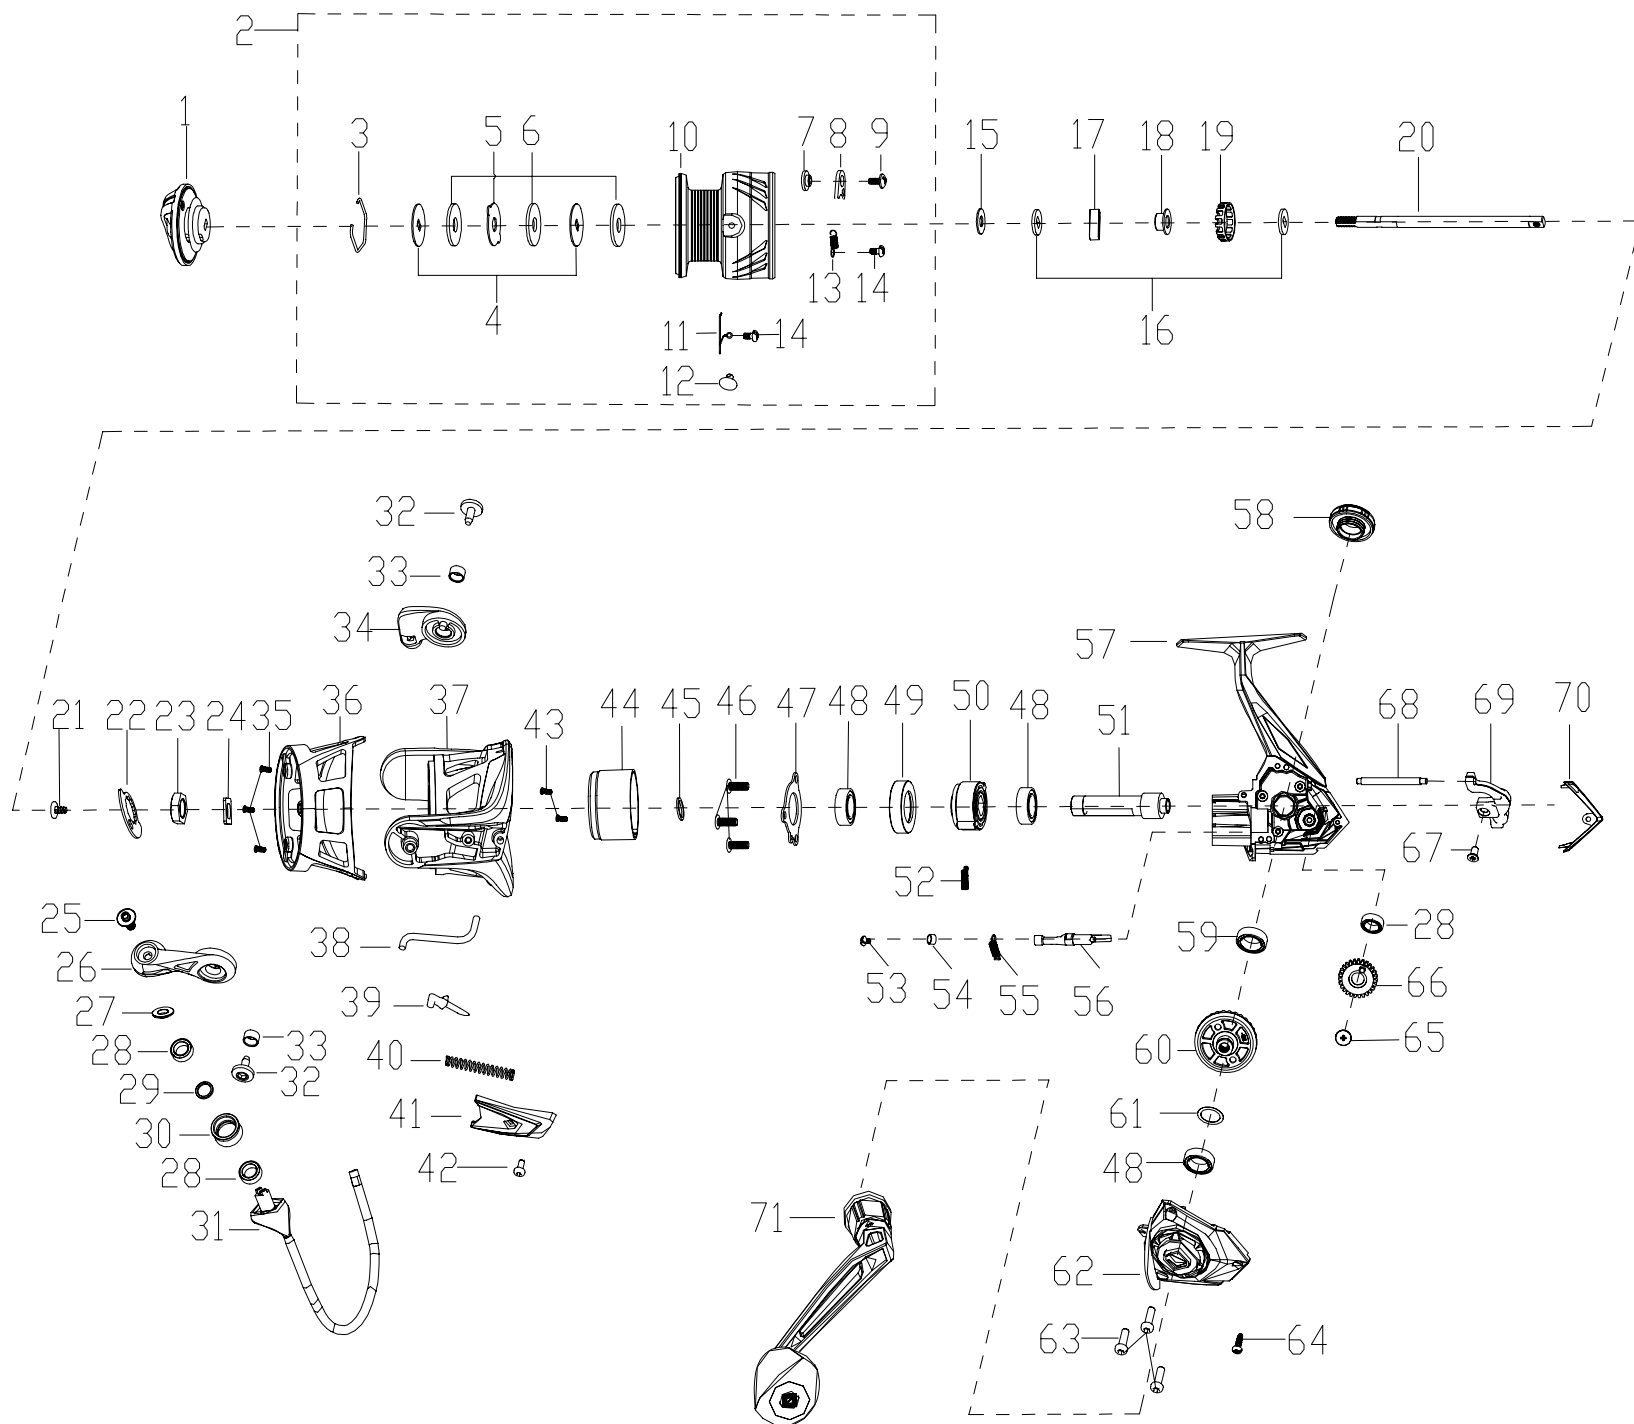

EXPLODED VIEW OF CS5-4000

PARTS LIST OF CS5-4000

ITEM#	PARTS NUMBER	PARTS DESCRIPTION	ITEM#	PARTS NUMBER	PARTS DESCRIPTION
1	B10177-701	Drag Knob Assembly	37	300251-001	Rotor
2	B06177-701	Spool Assembly	38	305218-001	Trip Bar
3	405002-001	Washer Retaining Clip	39	303011-101	Pivot Arm
4	612002-101	Keyed Washer(2req.)	40	310066-101	Spring
5	611002-001	Ear Washer	41	304245-001	Bail Arm Cover
6	903179-002	Washer(3req.)	42	905119-101	Screw
7	409013-001	Spool Clicker Spacer Ring	43	905139-101	Screw(2req.)
8	406032-001	Spool Click Plate	44	131013-201	Body Head Cover
9	905254-003	Screw	45	903140-001	Rotor Washer
10	400723-005	Spool	46	905135-003	Screw(3req.)
11	407075-001	Spring	47	105039-001	Ball Bearing Retainer
12	402029-101	Line Clip	48	906012-007	Bearing(3req.)
13	407018-001	Spring	49	109033-202	Bearing Holder
14	905231-103	Screw	50	110004-001	Clutch Assembly
15	903324-001-002	Spool Adjust Washer	51	702192-006	Pinion
16	903241-001	Main Shaft Washer(2req.)	52	107026-001	Clutch Spring
17	316006-001	POM BUSHING	53	905062-001	Screw
18	712001-001	Spool Holder	54	703005-001	POM Bushing
19	719041-001	Click Gear	55	801038-001	Clutch Switch Spring
20	718281-002	Main Shaft	56	800077-001	Clutch Switch
21	905029-001	Screw	57	B01177-701	Body Assembly
22	319005-002	Rotor Set Plate	58	513070-001	Dust Cap
23	318002-001	Rotor Nut	59	906044-001	Bearing
24	903328-001	Washer	60	700140-001	Driver Gear
25	905120-003	Line Roller Screw	61	903058-002	Washer
26	301079-001	Bail Arm	62	B02177-701	Body Cover Assembly
27	317066-001	Line Roller Collar	63	905296-001	Screw(3req.)
28	906006-002	Bearing(2req.)	64	905314-001	Screw
29	903125-001	Line Roller Washer	65	905302-001	Screw
30	315065-001	Line Roller	66	705198-001	Oscillation Gear
31	313341-001	BAIL	67	905291-003	Screw
32	905294-001	Bail Arm Screw(2req.)	68	726062-002	Oscillation Guide
33	317030-001	Bushing(2req.)	69	708139-001	Oscillation Slider
34	307096-001	Bail Holder	70	103382-001	Body Rear Cover
35	905080-001	Screw(3req.)	71	B08177-701	Handle Assembly
36	336024-001	Rotor Cover			