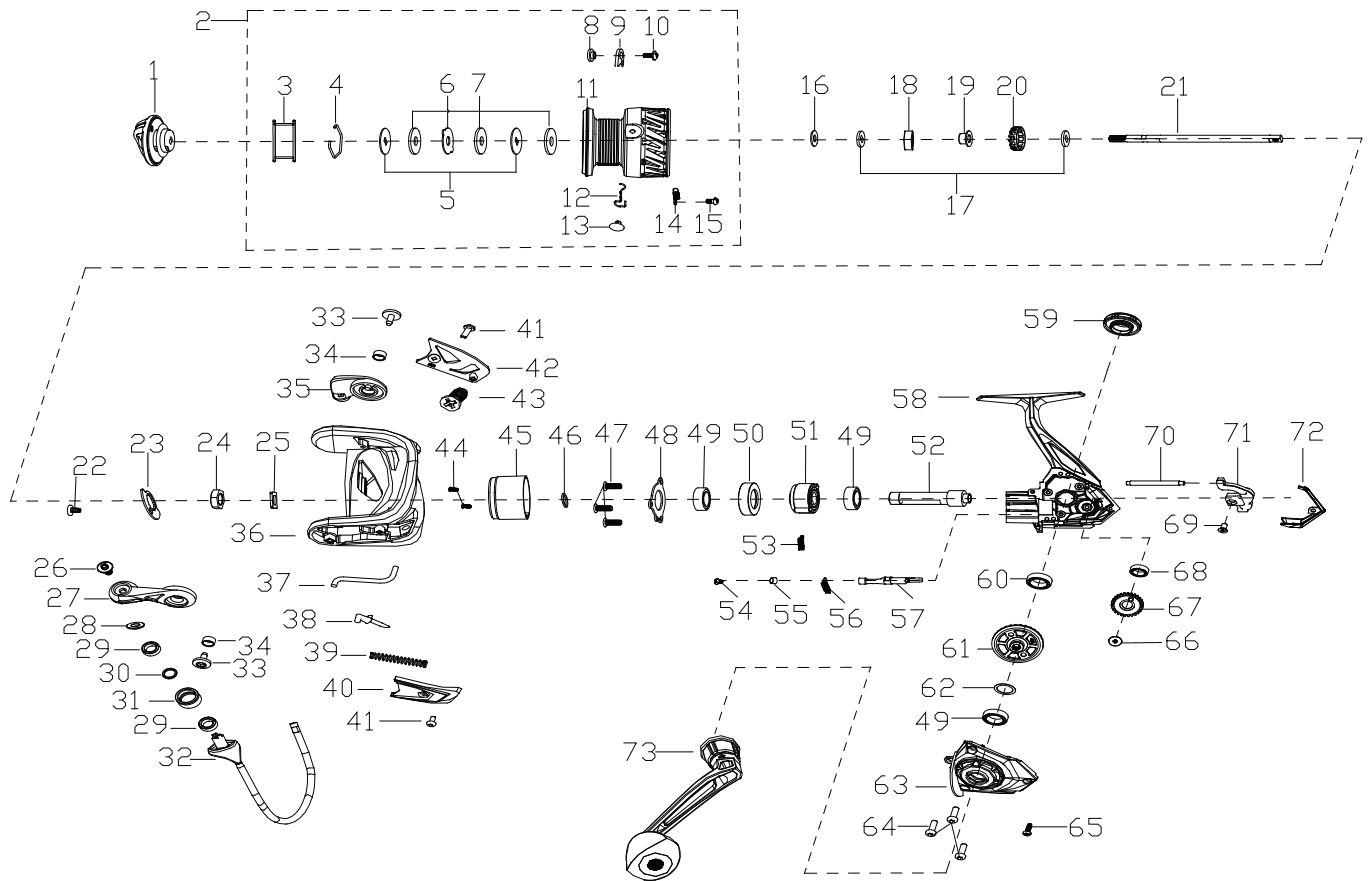

EXPLODED VIEW OF CS6-2000

PARTS LIST OF CS6-2000

ITEM#	PARTS NUMBER	PARTS DESCRIPTION	ITEM#	PARTS NUMBER	PARTS DESCRIPTION
1	B10167-301	Drag Knob Assembly	38	303012-101	Pivot Arm
2	B06167-301	Spool Assembly	39	310024-001	Spring
3	628167-001	Spool Rubber	40	304239-001	Bail Arm Cover
4	405002-001	Washer Retaining Clip	41	905119-101	Screw(2req.)
5	612002-004	Keyed Washer(2req.)	42	306130-001	Bail Holder Cover
6	611002-002	Ear Washer	43	905173-001	Screw
7	903028-003	Washer(3req.)	44	905139-003	Screw(2req.)
8	409013-001	Spool Clicker Spacer Ring	45	131013-101	Body Head Cover
9	406032-001	Spool Click Plate	46	903140-002	Rotor Washer
10	905254-003	Screw	47	905135-003	Screw(3req.)
11	400721-006	Spool	48	105039-001	Ball Bearing Retainer
12	407086-001	Spring	49	906012-007	Bearing(3req.)
13	402029-002	Line Clip	50	109033-202	Bearing Holder
14	407018-001	Spring	51	110004-001	Clutch Assembly
15	905231-103	Screw	52	702212-002	Pinion
16	903324-001-002	Spool Adjust Washer	53	107030-001	Clutch Spring
17	903241-001	Main Shaft Washer(2req.)	54	905087-003	Screw
18	316006-001	POM BUSHING	55	703005-001	POM Bushing
19	712001-001	Spool Holder	56	801029-001	Clutch Switch Spring
20	719041-001	Click Gear	57	800077-001	Clutch Switch
21	718293-102	Main Shaft	58	B01167-301	Body Assembly
22	905029-001	Screw	59	513070-001	Dust Cap
23	319005-201	Rotor Set Plate	60	906044-002	Bearing
24	318002-002	Rotor Nut	61	700124-101	Driver Gear
25	903328-001	Washer	62	903058-002	Washer
26	905120-003	Line Roller Screw	63	B02167-301	Body Cover Assembly
27	301078-001	Bail Arm	64	905117-003	Screw(3req.)
28	317066-001	Line Roller Collar	65	905314-001	Screw
29	906006-002	Bearing(2req.)	66	905210-003	Screw
30	903125-001	Line Roller Washer	67	705197-002	Oscillation Gear
31	315065-001	Line Roller	68	906046-002	Bearing
32	B05167-301	Semi One Piece Bail	69	905127-003	Screw
33	905294-001	Bail Arm Screw(2req.)	70	726061-001	Oscillation Guide
34	317030-001	Bushing(2req.)	71	708138-001	Oscillation Slider
35	307096-001	Bail Holder	72	103377-001	Body Rear Cover
36	300244-001	Rotor	73	B08167-302	Handle Assembly
37	305217-001	Trip Bar			