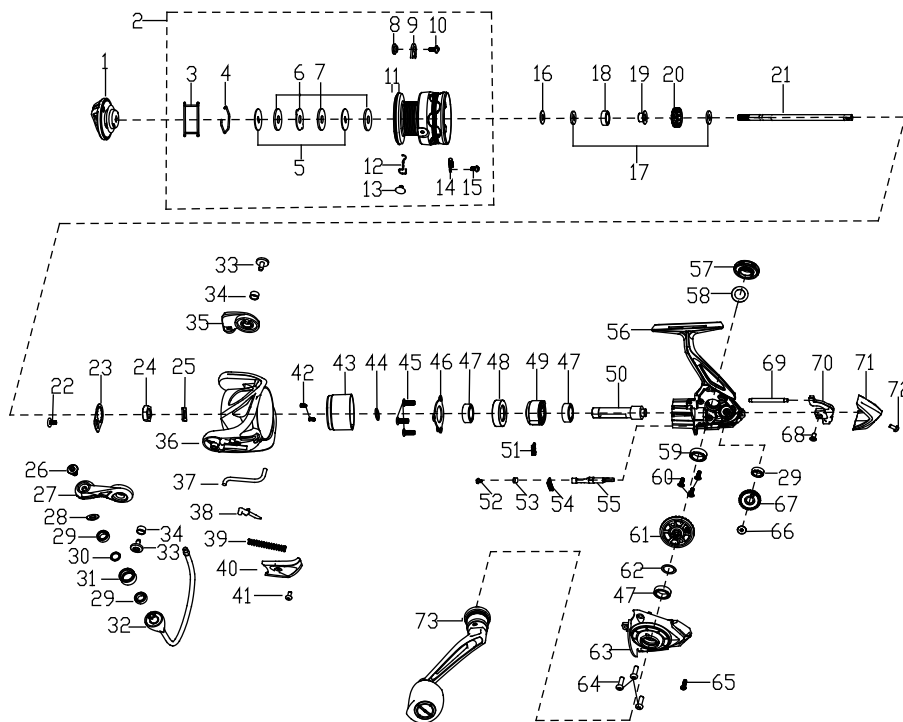

EXPLODED VIEW OF CS8-4000

PARTS LIST OF CS8-4000

ITEM#	PARTS Number	PART	ITEM#	PARTS Number	PART
1	B10166-701	Drag Knob Assy	38	303011-101	Pivot Arm
2	B06166-701(CS8)	Spool Assy	39	310063-001	Spring
3	628165-001	Spool Rubber	40	304236-001D25	Bail Arm Cover
4	405002-001	Washer Retaining Clip	41	905119-101	Screw
5	612002-004	Keyed Washer(2req.)	42	905139-003	Screw(2req.)
6	611002-002	Ear Washer	43	131013-001PU105	Body Head Cover
7	903179-101	Carbon Washer(3req.)	44	903140-002	Rotor Washer
8	409013-001	Spool Clicker Spacer Ring	45	905135-003	Screw(3req.)
9	406032-001	Spool Click Plate	46	105039-001	Ball Bearing Retainer
10	905254-003	Screw	47	906012-005	Bearing(3req.)
11	400723-104G103G101	Spool	48	109033-202	Bearing Holder
12	407081-001	Spring	49	110004-001	Clutch Assy
13	402029-002G59	Line Clip	50	702184-005	Pinion
14	407018-001	Spring	51	107030-001	Clutch Spring
15	905231-103	Screw	52	905087-003	Screw
16	903324-001	Spool Adjust Washer	53	703005-001	POM Bushing
17	903241-001	Main Shaft Washer(2req.)	54	801029-001	Clutch Switch Spring
18	906036-002	Bearing	55	800077-001PU105	Clutch Switch
19	712001-001	Spool Holder	56	100252-001	Body Assy
20	719041-001	Click Gear	57	513068-001	Dust Cap
21	718281-004	Main Shaft	58	628172-002	Dust Cap Seal
22	905067-001	Screw	59	906044-011	Bearing
23	319005-201	Rotor Set Plate	60	905113-001	Screw(3req.)
24	318002-002	Rotor Nut	61	700118-003	Driver Gear
25	903328-001	Washer	62	903058-007	Washer
26	905120-003	Line Roller Screw	63	200239-001	Body Cover Assy
27	301079-001PU105	Bail Arm	64	905117-003	Screw(3req.)
28	317066-001	Line Roller Collar	65	905109-001	Screw
29	906006-002	Bearing(3req.)	66	905210-003	Screw
30	903125-001	Line Roller Washer	67	B24166-701	Oscillation Gear
31	315065-001D25	Line Roller	68	905291-003	Screw
32	313320-101G77	One Piece Bail	69	726062-001	Oscillation Guide
33	905294-001D25	Bail Arm Screw(2req.)	70	708139-001	Oscillation Slider
34	317030-001	Bushing(2req.)	71	103374-001D25	Body Rear Cover
35	307096-001PU105	Bail Holder	72	905246-001	Screw
36	300240-001PU105	Rotor	73	B08166-702	Handle Assembly
37	305213-001	Trip Bar			