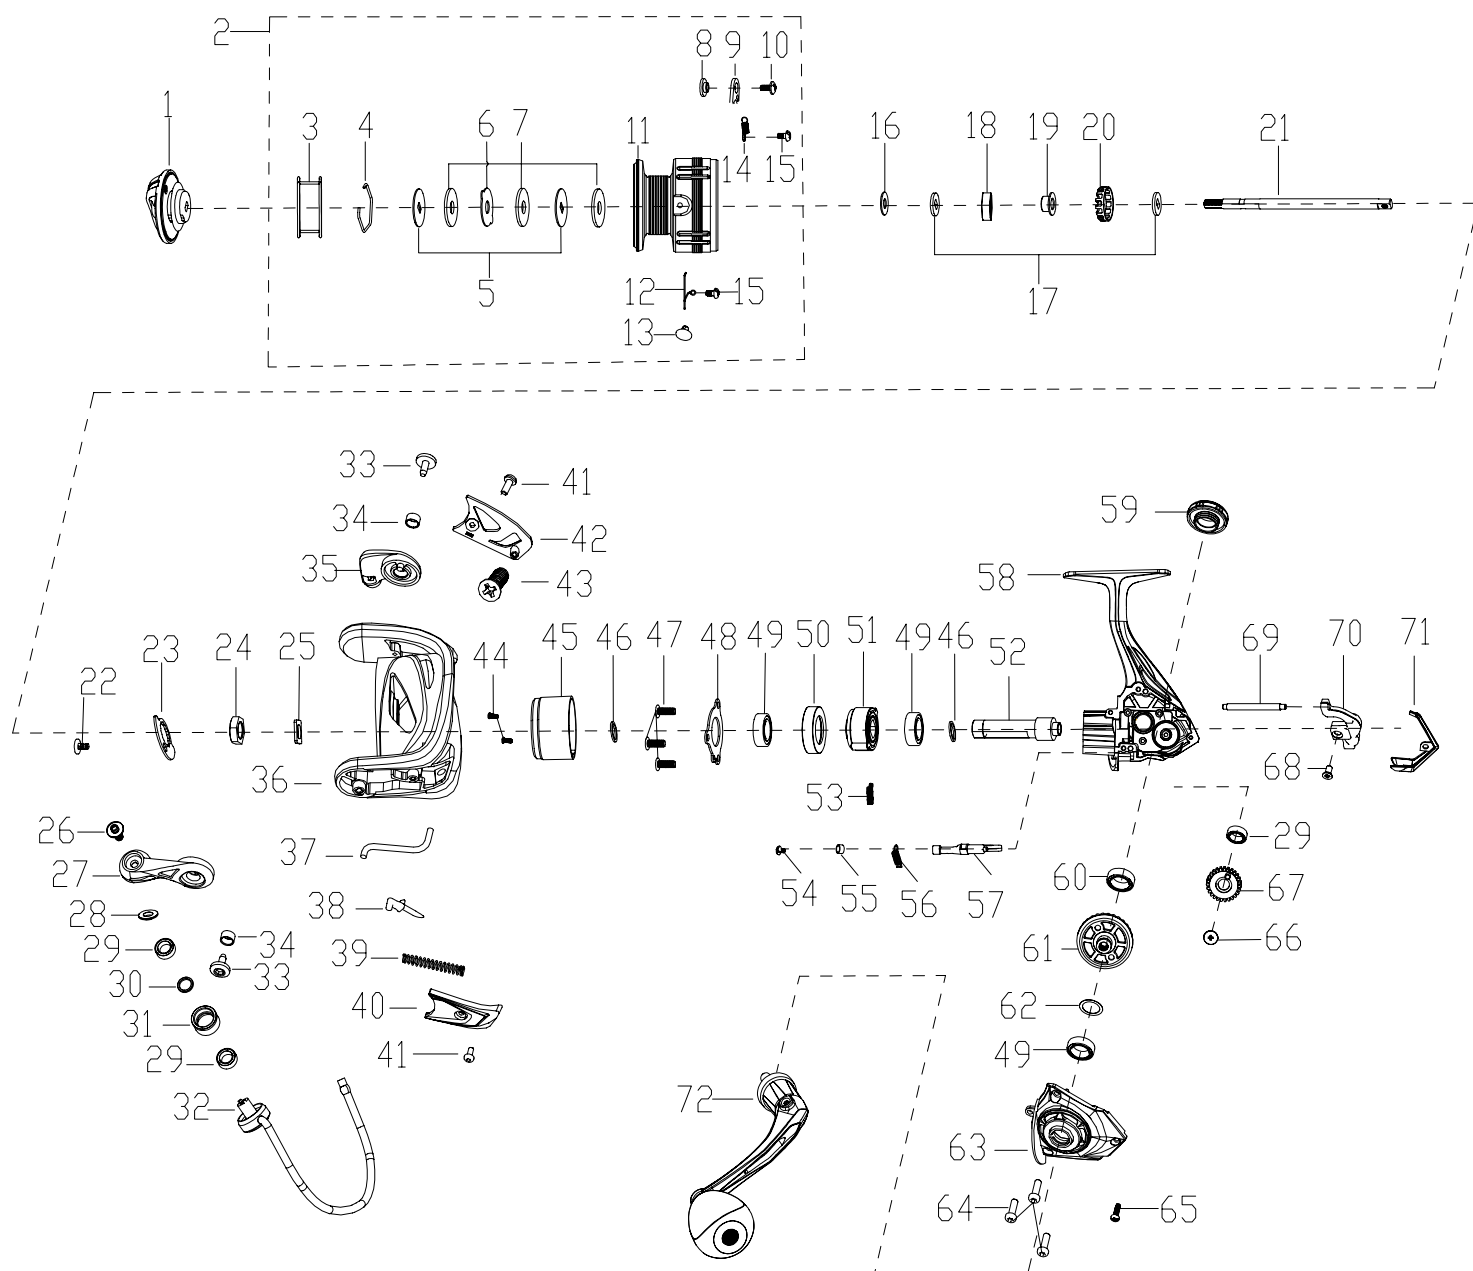

EXPLODED VIEW OF LUX-4000

PARTS LIST OF LUX-4000			
ITEM#	PARTS DESCRIPTION	ITEM#	PARTS DESCRIPTION
1	Drag Knob Assembly	37	Rotor Trip Lever
2	Spool Assembly	38	Pivot Arm
3	Spool Rubber	39	Spring
4	Washer Retaining Ring	40	Bail Arm Cover
5	Keyed Washer(2req.)	41	Screw(2req.)
6	Ear Washer	42	Bail Holder Cover
7	Washer(3req.)	43	Screw
8	Spool Clicker Spacer Ring	44	Screw(2req.)
9	Spool Click Plate	45	Body Head Cover
10	Screw	46	Rotor Washer(2req.)
11	Spool	47	Screw(3req.)
12	Spring	48	Ball Bearing Retainer
13	Line Clip	49	Bearing(3req.)
14	Spring	50	Bearing Holder
15	Screw(2req.)	51	Clutch Assembly
16	Spool Adjust Washer	52	Pinion
17	Main Shaft Washer(2req.)	53	Clutch Spring
18	Pom Bushing	54	Screw
19	Spool Holder	55	Pom Bushing
20	Click Gear	56	Clutch Switch Spring
21	Main Shaft	57	Clutch Switch
22	Screw	58	Body Assembly
23	Rotor Nut Set Plate	59	Handle Cap
24	Rotor Nut	60	Bearing
25	Washer	61	Driver Gear
26	Line Roller Screw	62	Washer
27	Bail Arm	63	Body Cover Assembly
28	Line Roller Collar	64	Screw(3req.)
29	Bearing(3req.)	65	Screw
30	Line Roller Washer	66	Screw
31	Line Roller	67	Oscillation Gear
32	Bail Assembly	68	Screw
		69	Slider Guide Shaft
33	Bail Arm Screw(2req.)	70	Slider
34	Bushing(2req.)	71	Body Rear Cover
35	Bail Holder	72	Handle Assembly
36	Rotor		